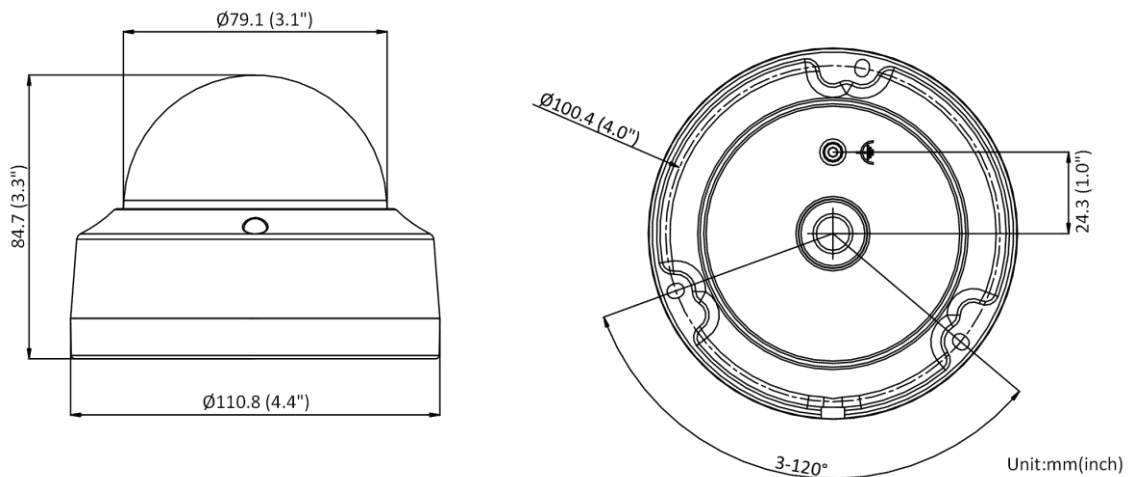

▪ Typical Application

Hikvision products are classified into three levels according to their anti-corrosion performance. Refer to the following description to choose for your using environment.

This model has NO SPECIFIC PROTECTION.

Level	Description
Top-level protection	Hikvision products at this level are equipped for use in areas where professional anti-corrosion protection is a must. Typical application scenarios include coastlines, docks, chemical plants, and more.
Moderate protection	Hikvision products at this level are equipped for use in areas with moderate anti-corrosion demands. Typical application scenarios include coastal areas about 2 kilometers (1.24 miles) away from coastlines, as well as areas affected by acid rain.
No specific protection	Hikvision products at this level are equipped for use in areas where no specific anti-corrosion protection is needed.

▪ Dimension

▪ Accessory

▪ Optional

DS-1272ZJ-110B Wall Mount	DS-1280ZJ-DM18 Junction Box	DS-1276ZJ-SUS(Black) Corner Mount	DS-1275ZJ-SUS Vertical Pole Mount	DS-1272ZJ-110B(Black)
DS-1250ZJ Rain Shade	DS-1250ZJ(Black) Rain Shade	DS-1276ZJ-SUS Corner Mount	DS-1275ZJ-SUS(Black) Vertical Pole Mount	DS-1272ZJ-110 Wall Mount