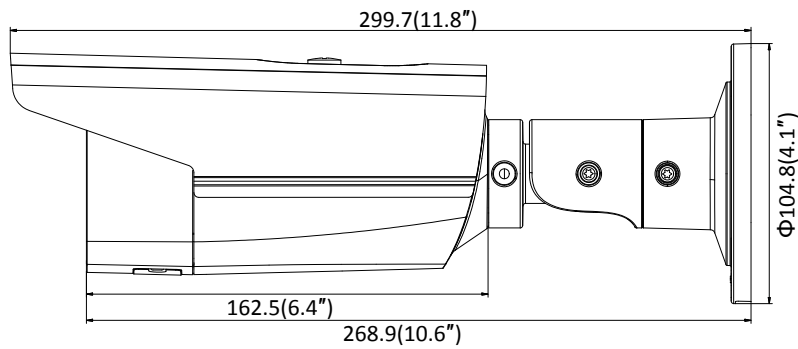

Weight	Camera: 1200 g (2.7 lb.)

Available Model

DS-2CD2T83G0-I5(2.8/4/6/8 mm), DS-2CD2T83G0-I8(2.8/4/6/8 mm)

Dimension

Unit: mm

Accessory

DS-1260ZJ
Junction Box