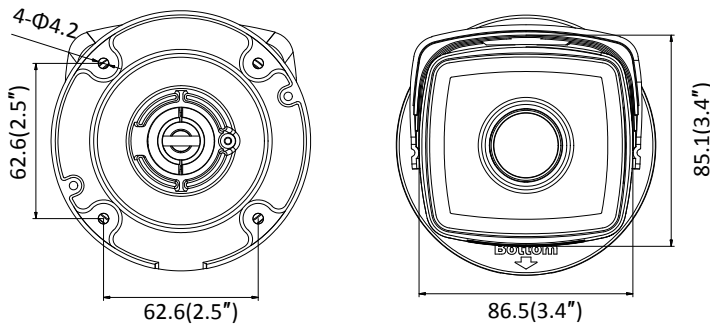

Weight	Camera: 1200 g (2.7 lb.)

Available Model

DS-2CD2T83G0-I5(2.8/4/6/8 mm), DS-2CD2T83G0-I8(2.8/4/6/8 mm)

Dimension

Unit: mm

Accessory

DS-1260ZJ
Junction Box