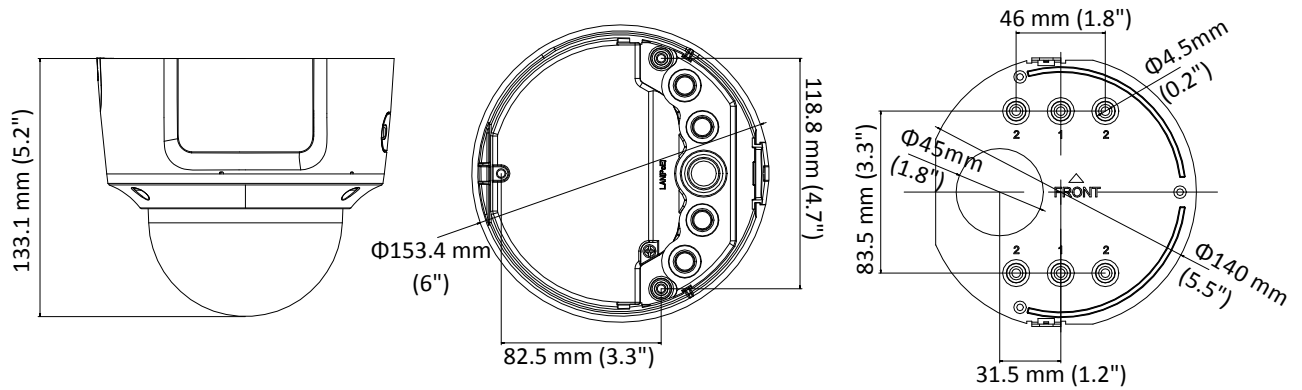

Dimensions

Accessories

DS-1475ZJ-SUS
Vertical Pole Mount

DS-1476ZJ-SUS
Corner Mount

Distributed by