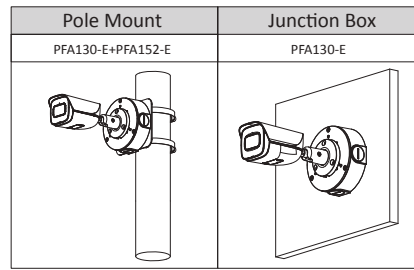

## Structure

Casing	Metal
Dimensions	192.7 mm × 70.5 mm × 66.4 mm (632.2" × 231.3" × 217.8") (L × W × H)
Net Weight	590 g (1.3lb)
Gross Weight	780 g (1.7lb)