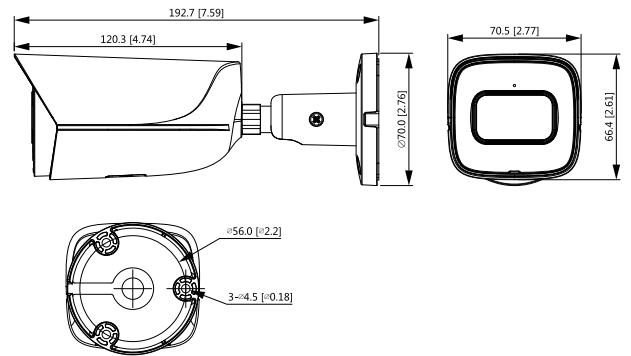

## Structure

Casing	Metal
Dimensions	192.7 mm × 70.5 mm × 66.4 mm (632.2" × 231.3" × 217.8") (L × W × H)
Net Weight	590 g (1.3lb)
Gross Weight	780 g (1.7lb)

## Dimensions (mm[inch])