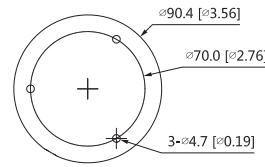

Dimensions (mm[inch])

Accessories

Optional: