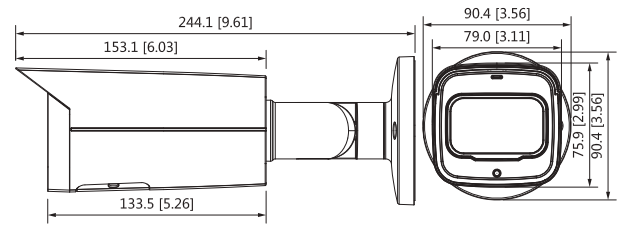

Dimensions (mm[inch])

Accessories

Optional: