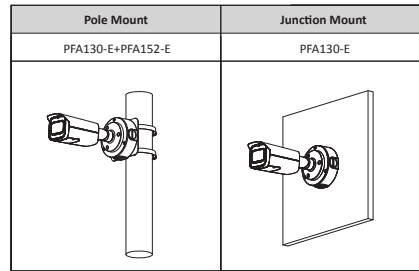

Power

Power Supply	12V DC/PoE (802.3af)
Power Consumption	< 9.6W

Environment

Operating Conditions	-30°C to +60°C (-22°F to +140°F)/less than ≤ 95% RH
Storage Temperature	-40°C to +60°C (-40°F to +140°F)
Protection	IP67;IK10(optional)

Structure

Casing	Metal
Dimensions	244.1 mm × Φ90.4 mm (9.61" × Φ3.26")
Net Weight	0.86 kg (1.90 lb)
Gross Weight	1.10 kg (2.43 lb)

Ordering Information

Type	Part Number	Description
4MP Camera	DH-IPC-HFW2431TP-ZS-S2	4MP Lite IR Vari-focal Bullet Network Camera, PAL
	DH-IPC-HFW2431TN-ZS-S2	4MP Lite IR Vari-focal Bullet Network Camera, NTSC
Accessories (optional)	PFA130-E	Junction Box
	PFA152-E	Pole Mount
	PFM321D	DC12V1A Power Adapter
	LR1002-1ET/1EC	Single-port Long Reach Ethernet over Coax Extender
	PFM900-E	Integrated Mount Tester
	PFM114	TLC SD Card