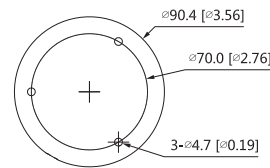

Dimensions (mm[inch])

Ordering Information

Type	Part Number	Description
4MP Camera	DH-IPC-HFW3441TP-ZAS	4MP Lite AI IR Vari-focal Bullet Network Camera,PAL
	DH-IPC-HFW3441TN-ZAS	4MP Lite AI IR Vari-focal Bullet Network Camera,NTSC
Accessories (optional)	PFA130-E	Junction Box
	PFA152-E	Pole Mount
	PFM321D	DC12V1A Power Adapter
	LR1002-1ET/1EC	Single-port Long Reach Ethernet Over Coax Extender
	PFM900-E	Integrated Mount Tester
	PFM114	TLC SD Card

Accessories

Optional: