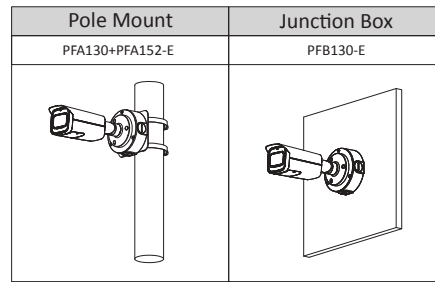

Lite AI Series | DH-IPC-HFW3441T-ZAS

Power Consumption	<9.8W
Environment	
Operating Conditions	-30°C to +60°C (-22°F to +140°F)/less than≤95%
Storage Conditions	-40°C to +60°C (-40°F to +140°F)
Ingress Protection	IP67
Structure	
Casing	Metal
Dimensions	244.1 mm × 79.0 mm × 75.9 mm (9.6" × 3.1" × 3.0") (L × W × H)
Net Weight	820 g (1.8lb)
Gross Weight	1090 g (2.4lb)