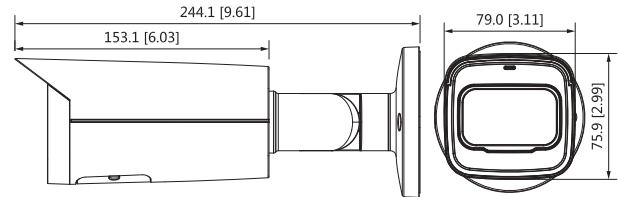

Dimensions (mm[inch])

Ordering Information

Type	Part Number	Description
4MP Camera	DH-IPC-HFW3441TP-ZAS	4MP Lite AI IR Vari-focal Bullet Network Camera,PAL
	DH-IPC-HFW3441TN-ZAS	4MP Lite AI IR Vari-focal Bullet Network Camera,NTSC
Accessories (optional)	PFA130-E	Junction Box
	PFA152-E	Pole Mount
	PFM321D	DC12V1A Power Adapter
	LR1002-1ET/1EC	Single-port Long Reach Ethernet Over Coax Extender
	PFM900-E	Integrated Mount Tester
	PFM114	TLC SD Card

Accessories

Optional: