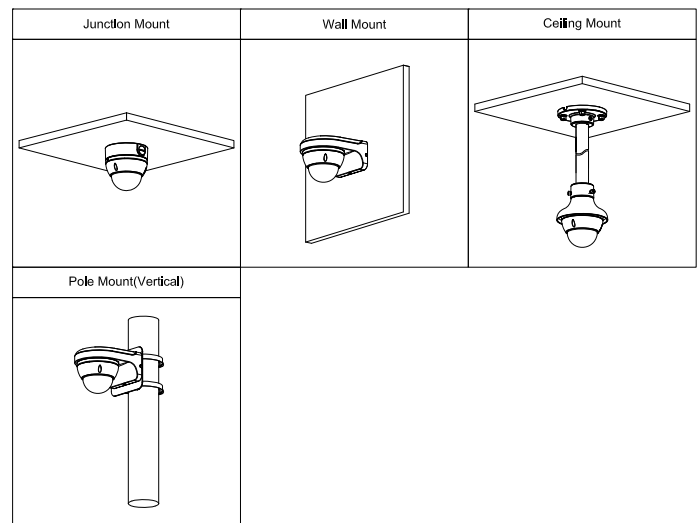

Entry Series | DH-IPC-HDBW1431E-S4

Power

Power Supply	12V DC/POE (802.3af)
Power Consumption	< 5.5W

Environment

Operating Conditions	-40°C to +60°C (-40°F to +140°F) /less than≤95%
Storage Conditions	-40°C to +60°C (-40°F to +140°F)
Protection	IP67, IK10

Structure

Casing	Metal
Dimensions	81 mm × Φ109.9 mm (3.2" × Φ4.3")
Net Weight	0.35 kg (0.8 lb)
Gross Weight	0.48 kg (1.1 lb)

Ordering Information

Type	Part Number	Description
4MP Camera	DH-IPC-HDBW1431EP-S4	4MP Entry IR Fixed-focal Dome Network Camera,PAL
	DH-IPC-HDBW1431EN-S4	4MP Entry IR Fixed-focal Dome Network Camera,NTSC
Accessories (optional)	PFA136	Junction Box
	PFB203W	Wall Mount
	PFA152-E	Pole Mount
	PFA106	Mount Adapter
	PFB220C	Ceiling Mount
	PFM321D	12V DC 1A Power Adapter
	LR1002-1ET/1EC	Single-port Long Reach Ethernet over Coax Extender
PFM900-E	Integrated Mount Tester	

Accessories

Optional:

LR1002-1ET/1EC
Single-port Long Reach Ethernet over Coax Extender

PFM900-E
Integrated Mount Tester