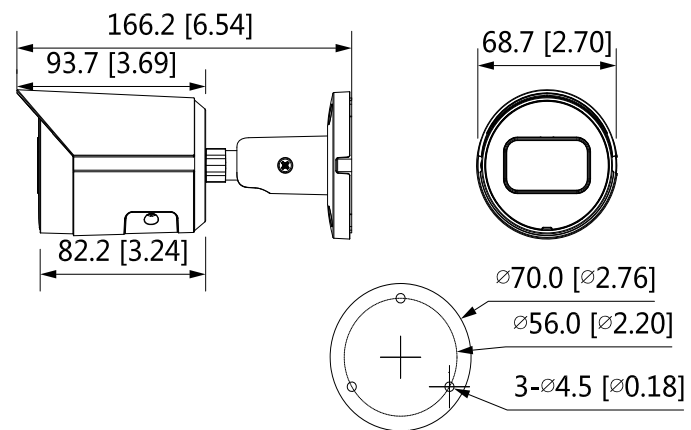

Structure

Casing	Metal
Dimensions	166.2 mm × Φ70 mm (6.54" × Φ2.76")
Net Weight	0.48 kg (1.1 lb)
Gross Weight	0.57 kg (1.3 lb)

Ordering Information

Type	Part Number	Description
5MP Camera	DH-IPC-HFW2531SP-S-S2	5MP Lite IR Fixed-focal Bullet Network Camera,PAL
	DH-IPC-HFW2531SN-S-S2	5MP Lite IR Fixed-focal Bullet Network Camera,NTSC
Accessories (optional)	PFA134	Junction Box
	PFA152-E	Pole Mount
	PFM321D	DC12V1A Power Adapter
	LR1002-1ET/1EC	Single-port Long Reach Ethernet over Coax Extender
	PFM900-E	Integrated Mount Tester
	PFM114	TLC SD Card

Dimensions (mm[inch])

Accessories

Optional: