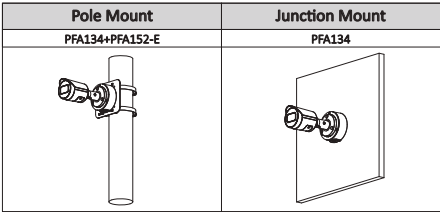

Structure

Casing	Metal
Dimensions	166.2 mm × Φ70 mm (6.54" × Φ2.76")
Net Weight	0.48 kg (1.1 lb)
Gross Weight	0.57 kg (1.3 lb)

Ordering Information

Type	Part Number	Description
5MP Camera	DH-IPC-HFW2531SP-S-S2	5MP Lite IR Fixed-focal Bullet Network Camera,PAL
	DH-IPC-HFW2531SN-S-S2	5MP Lite IR Fixed-focal Bullet Network Camera,NTSC
Accessories (optional)	PFA134	Junction Box
	PFA152-E	Pole Mount
	PFM321D	DC12V1A Power Adapter
	LR1002-1ET/1EC	Single-port Long Reach Ethernet over Coax Extender
	PFM900-E	Integrated Mount Tester
	PFM114	TLC SD Card

Dimensions (mm[inch])

Accessories

Optional: