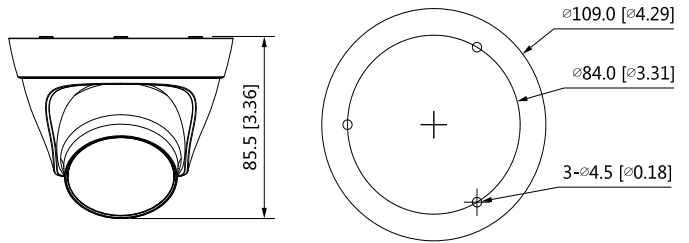

## Structure

Casing	Inner core: Metal + Plastic Cover: Plastic Decoration ring: Plastic Pedestal: Plastic
Product Dimensions	85.5 mm × Φ109 mm (3.4" × Φ4.3")
Net Weight	0.24 kg (0.5 lb)
Gross Weight	0.37 kg (0.8 lb)

## Dimensions (mm[inch])