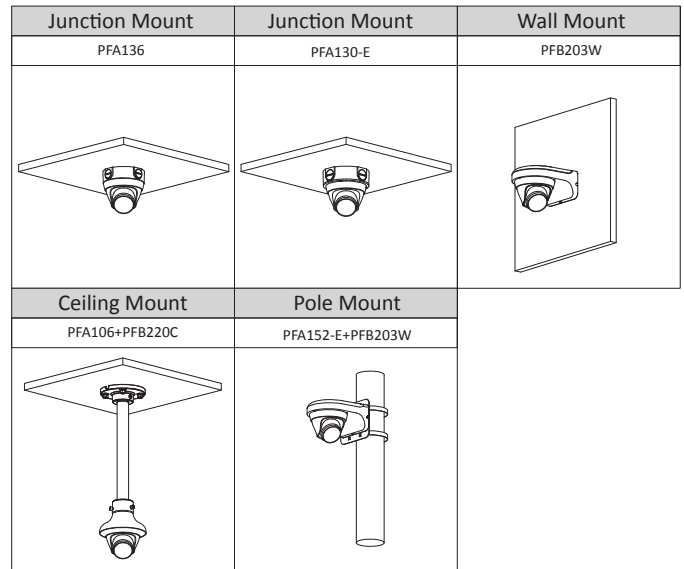

Entry Series | DH-IPC-HDW1239T1-LED-S5

Environment

Operating Conditions	-40°C to +60°C (-40°F to +140°F)/less than ≤ 95%
Storage Temperature	-40°C to +60°C (-40°F to +140°F)
Protection	IP67

Structure

Casing	Inner core: Metal + Plastic Cover: Plastic Decoration ring: Plastic Pedestal: Plastic
Product Dimensions	85.5 mm × Φ109 mm (3.4" × Φ4.3")
Net Weight	0.24 kg (0.5 lb)
Gross Weight	0.37 kg (0.8 lb)

Ordering Information

Type	Part Number	Description
2MP Camera	DH-IPC-HDW1239T1P-LED-S5	2MP Lite Full-colour Fixed-focal Eyeball Network Camera, PAL
	DH-IPC-HDW1239T1N-LED-S5	2MP Lite Full-colour Fixed-focal Eyeball Network Camera, NTSC
Accessories (optional)	PFA136	Junction Box
	PFA130-E	Junction Box
	PFB203W	Wall Mount
	PFA106	Mount Adapter
	PFB220C	Celling Mount
	PFA152-E	Pole Mount
	PFM321D	DC12V1A Power Adapter
	LR1002-1ET/1EC	Single-port Long Reach Ethernet over Coax Extender
PFM900-E	Integrated Mount Tester