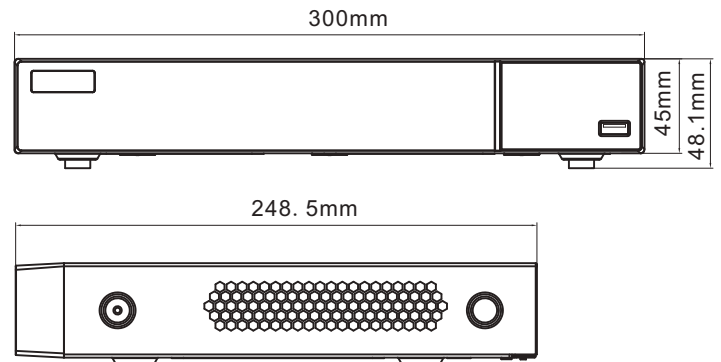

Features

- 4 CH TVI/AHD/CVI 8MP / 5MP / 4MP / 3MP / 1080P / 720P / WD1 video input
- 4CH DVR supports 2CH 8MP / 5MP / 4MP / 3MP / 1080P / 720P / WD1 IP video input by default
- 4CH analog video input can be switched to 4CH IP video input
- Adopt standard H.265 high profile compression format to get high-quality video at much lower bit rate
- Intuitive and user-friendly Graphics User Interface (GUI), window style operation by mouse
- Multi-mode recording: manual / timed / motion
- Playback : 4 CH simultaneously playback
- Search: time slice, time, event, tag and smart search
- Express and flexible backup via USB, network and so on
- Pentaplex: preview, record, playback, backup and remote access
- DHCP, DDNS, PPPoE network protocol
- Remote control via Web Client or CMS : preview, playback, backup, PTZ and configuration
- Dual stream technology for local storage with high definition, remote network transmission and remote surveillance with mobile device
- Authorization management, log review and device status review
- HDMI 4K output, true high resolution display
- Support PTZ preset and auto cruise, up to 255 presets and 8 cruises
- Support NAT function and QRCode scanning by mobile phones
- Powerful mobile surveillance by smart phones with iOS and Android OS

Dimensions