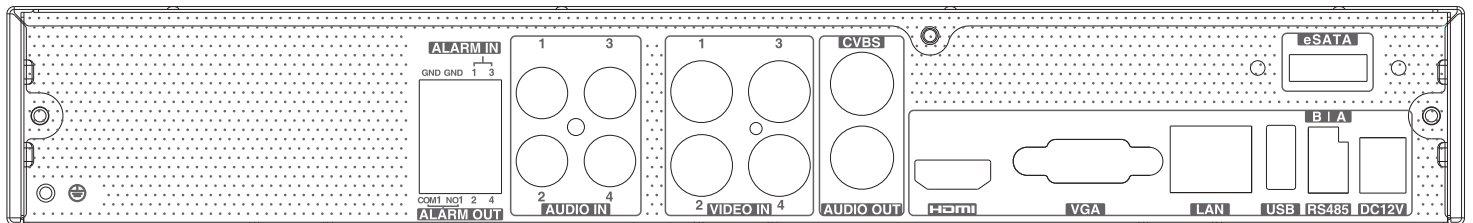

Rear Panel

TD-2704NS-HP