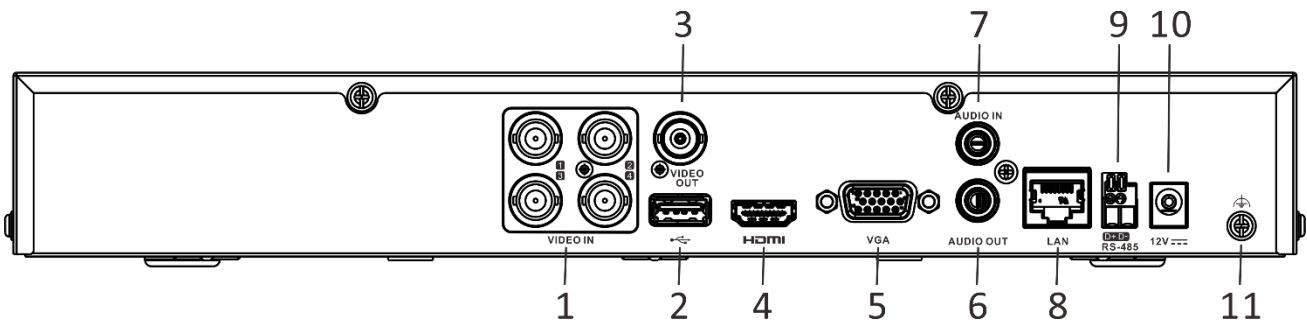

Synchronous playback	4-ch
VGA Output	1-ch, 1920 × 1080/60Hz, 1280 × 1024/60Hz, 1280 × 720/60Hz
Video Output Mode	HDMI/VGA independent output
HDTVl Input	8 MP(3840 × 2160)@15 fps, 8 MP(3840 × 2160)@12.5 fps, 3K(2960 × 1665)@20 fps, 5 MP(2560 × 1944)@20 fps, 5 MP(2560 × 1944)@12 fps, 4 MP(2560 × 1440)@30 fps, 4 MP(2560 × 1440)@25 fps, 3 MP@18 fps, 1080p@30 fps, 1080p@25 fps, 720p@30 fps, 720p@25 fps
AHD Input	5 MP(2560 × 1944)@20 fps, 5 MP(2560 × 1944)@12 fps, 4 MP(2560 × 1440)@30 fps, 4 MP(2560 × 1440)@25 fps, 1080p@30 fps, 1080p@25 fps, 720p@30 fps, 720p@25 fps
HDCVl Input	8 MP(3840 × 2160)@15 fps, 8 MP(3840 × 2160)@12.5 fps, 5 MP(2592 × 1944)@20 fps, 4 MP(2560 × 1440)@30 fps, 4 MP(2560 × 1440)@25 fps, 1080p@30 fps, 1080p@25 fps, 720p@30 fps, 720p@25 fps
Audio Output	1-ch, RCA (Linear, 1 KΩ)
Audio Input	1-ch, RCA (2.0 Vp-p, 1 KΩ) 4-ch via coaxial cable
Two-Way Audio	1-ch, RCA (2.0 Vp-p, 1 KΩ) (using the first audio input)
Network	
Network Protocol	TCP/IP, PPPoE, DHCP, Hik-Connect, DNS, DDNS, NTP, SADP, NFS, iSCSI, UPnP™, HTTPS, ONVIF
Remote Connection	32
Network Interface	1, RJ45 10M/100M/1000M self-adaptive Ethernet interface
Wi-Fi	Connectable to Wi-Fi network by Wi-Fi dongle through USB interface
Auxiliary Interface	
SATA	1 SATA interface
Capacity	Up to 10 TB capacity for each disk
Serial Interface	RS-485 (half-duplex)
USB Interface	Front panel: 1 × USB 2.0 Rear panel: 1 × USB 2.0
Alarm In/Out	N/A
General	
Power Supply	12 VDC, 2 A
Consumption	≤ 10 W (without HDD)
Working Temperature	-10 °C to +55 °C (+14 °F to +131 °F)
Working Humidity	10% to 90%
Dimension (W × D × H)	315 × 242 × 45 mm (12.4 × 9.5 × 1.8 inch)
Weight	≤ 1.8 kg (without HDD, 4.0 lb.)

Dimension

scale/1:1;Unit/mm

Physical Interface

No.	Description	No.	Description
1	Video and Coaxial Audio In	7	AUDIO IN, RCA Connector
2	USB Interface	8	LAN Network Interface
3	VIDEO OUT	9	RS-485 Serial Interface
4	HDMI Interface	10	12 VDC Power Input
5	VGA Interface	11	GND
6	AUDIO OUT, RCA Connector		