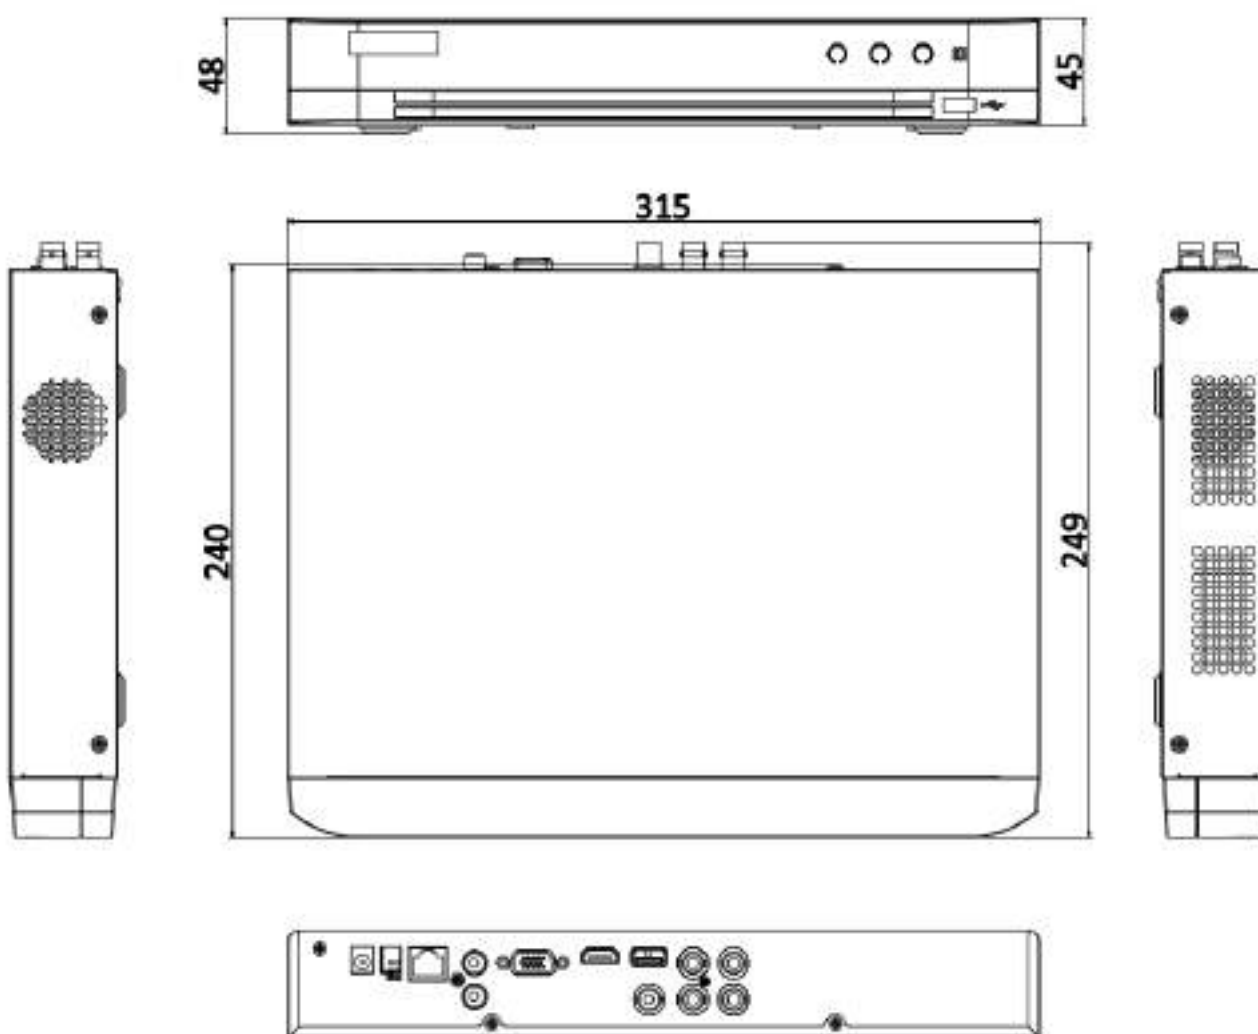

Synchronous playback	4-ch
VGA Output	1-ch, 1920 × 1080/60Hz, 1280 × 1024/60Hz, 1280 × 720/60Hz
Video Output Mode	HDMI/VGA independent output
HDTVl Input	8 MP(3840 × 2160)@15 fps, 8 MP(3840 × 2160)@12.5 fps, 3K(2960 × 1665)@20 fps, 5 MP(2560 × 1944)@20 fps, 5 MP(2560 × 1944)@12 fps, 4 MP(2560 × 1440)@30 fps, 4 MP(2560 × 1440)@25 fps, 3 MP@18 fps, 1080p@30 fps, 1080p@25 fps, 720p@30 fps, 720p@25 fps
AHD Input	5 MP(2560 × 1944)@20 fps, 5 MP(2560 × 1944)@12 fps, 4 MP(2560 × 1440)@30 fps, 4 MP(2560 × 1440)@25 fps, 1080p@30 fps, 1080p@25 fps, 720p@30 fps, 720p@25 fps
HDCVl Input	8 MP(3840 × 2160)@15 fps, 8 MP(3840 × 2160)@12.5 fps, 5 MP(2592 × 1944)@20 fps, 4 MP(2560 × 1440)@30 fps, 4 MP(2560 × 1440)@25 fps, 1080p@30 fps, 1080p@25 fps, 720p@30 fps, 720p@25 fps
Audio Output	1-ch, RCA (Linear, 1 KΩ)
Audio Input	1-ch, RCA (2.0 Vp-p, 1 KΩ) 4-ch via coaxial cable
Two-Way Audio	1-ch, RCA (2.0 Vp-p, 1 KΩ) (using the first audio input)
Network	
Network Protocol	TCP/IP, PPPoE, DHCP, Hik-Connect, DNS, DDNS, NTP, SADP, NFS, iSCSI, UPnP™, HTTPS, ONVIF
Remote Connection	32
Network Interface	1, RJ45 10M/100M/1000M self-adaptive Ethernet interface
Wi-Fi	Connectable to Wi-Fi network by Wi-Fi dongle through USB interface
Auxiliary Interface	
SATA	1 SATA interface
Capacity	Up to 10 TB capacity for each disk
Serial Interface	RS-485 (half-duplex)
USB Interface	Front panel: 1 × USB 2.0 Rear panel: 1 × USB 2.0
Alarm In/Out	N/A
General	
Power Supply	12 VDC, 2 A
Consumption	≤ 10 W (without HDD)
Working Temperature	-10 °C to +55 °C (+14 °F to +131 °F)
Working Humidity	10% to 90%
Dimension (W × D × H)	315 × 242 × 45 mm (12.4 × 9.5 × 1.8 inch)
Weight	≤ 1.8 kg (without HDD, 4.0 lb.)

Dimension

scale/1:1;Unit/mm

Physical Interface

No.	Description	No.	Description
1	Video and Coaxial Audio In	7	AUDIO IN, RCA Connector
2	USB Interface	8	LAN Network Interface
3	VIDEO OUT	9	RS-485 Serial Interface
4	HDMI Interface	10	12 VDC Power Input
5	VGA Interface	11	GND
6	AUDIO OUT, RCA Connector		