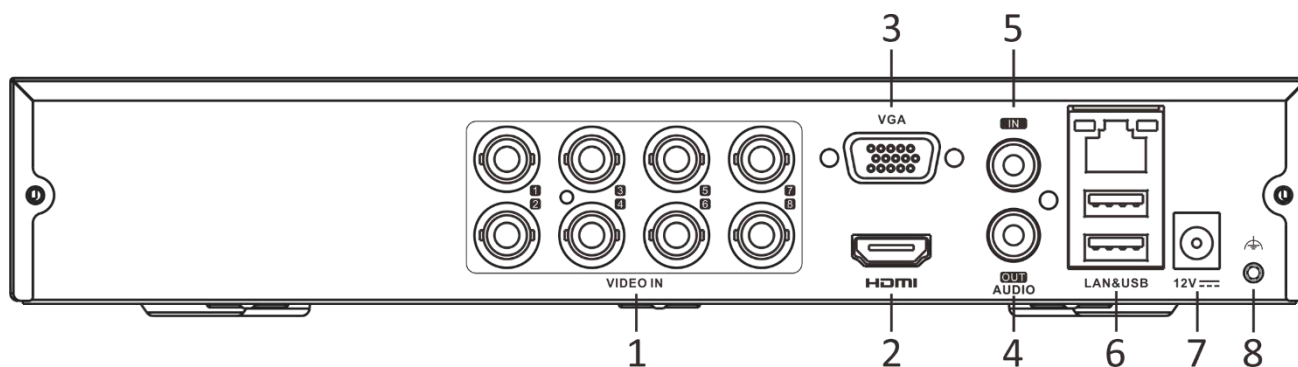

Physical Interface

No.	Description	No.	Description
1	Video and coaxial audio in	5	AUDIO IN, RCA connector
2	HDMI interface	6	LAN network interface and USB interface
3	VGA interface	7	12 VDC power input
4	AUDIO OUT, RCA connector	8	GND

Available Model

DS-7208HGHI-K1

Headquarters

No.555 Qianmo Road, Binjiang District,
Hangzhou 310051, China
T +86-573-8807-5888
www.hikvision.com

Follow us on social media to get the latest product and solution information.