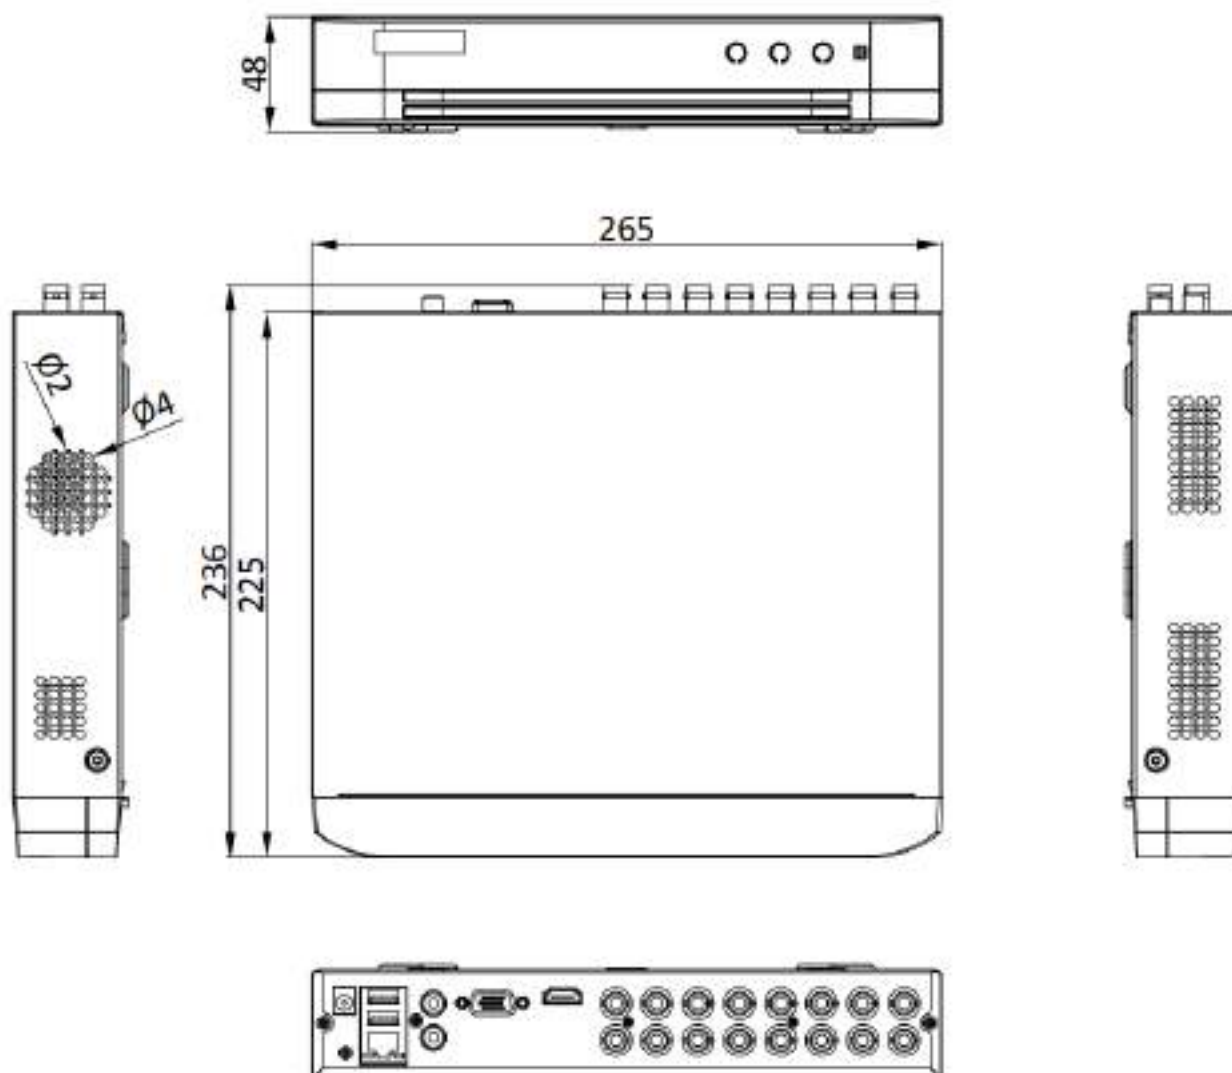

USB Interface	Real panel: 2 × USB 2.0
Alarm In/Out	N/A
General	
Power Supply	12 VDC, 2A
Consumption	≤ 24 W
Working Temperature	-10 °C to +55 °C (+14 °F to +131 °F)
Working Humidity	10% to 90%
Dimension (W × D × H)	265 × 225 × 48 mm (10.4 × 8.9 × 1.9 inch)
Weight	≤ 1.7 kg (3.7 lb)

Dimension

scale/1:1;Unit/mm

Physical Interface

No.	Description	No.	Description
1	Video and Coaxial Audio In	5	AUDIO IN, RCA Connector
2	HDMI Interface	6	USB Interface and LAN Network Interface
3	VGA Interface	7	Power Input
4	AUDIO OUT, RCA Connector	8	GND