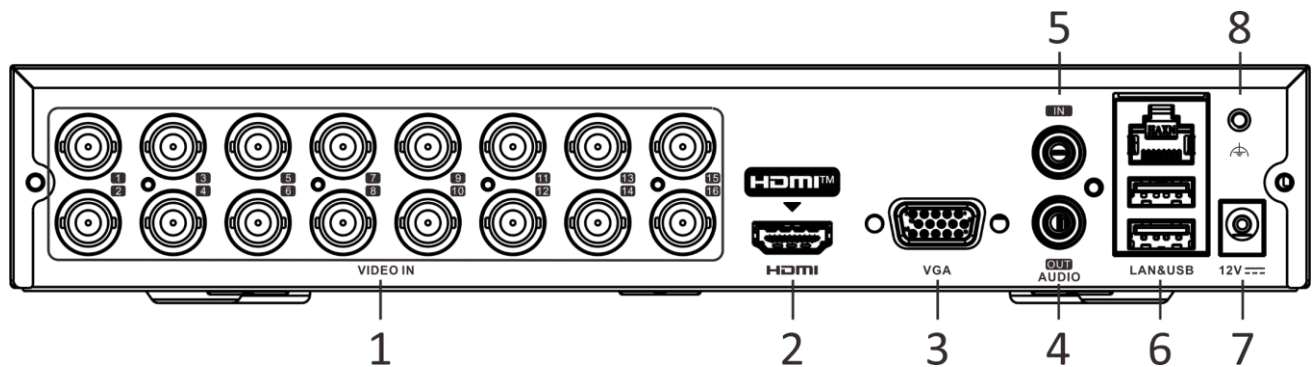

USB Interface	Real panel: 2 × USB 2.0
Alarm In/Out	N/A
General	
Power Supply	12 VDC, 2A
Consumption	≤ 24 W
Working Temperature	-10 °C to +55 °C (+14 °F to +131 °F)
Working Humidity	10% to 90%
Dimension (W × D × H)	265 × 225 × 48 mm (10.4 × 8.9 × 1.9 inch)
Weight	≤ 1.7 kg (3.7 lb)

Dimension

scale/1:1;Unit/mm

Physical Interface

No.	Description	No.	Description
1	Video and Coaxial Audio In	5	AUDIO IN, RCA Connector
2	HDMI Interface	6	USB Interface and LAN Network Interface
3	VGA Interface	7	Power Input
4	AUDIO OUT, RCA Connector	8	GND