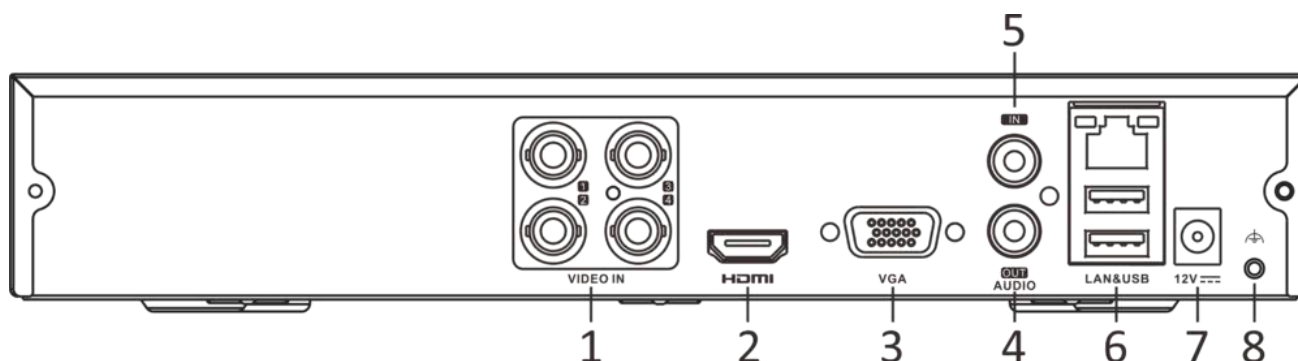

| | |
|--------|----------------------------------|
| Weight | ≤ 1.16 kg (without HDD, 2.6 lb.) |
|--------|----------------------------------|

Note:

- Motion detection 2.0 and perimeter protection cannot be enabled at the same time. Enable one function will make the other one unavailable.
- Enhanced IP mode might be conflicted with smart events (motion detection 2.0 and perimeter protection) or other functions, please refer to the user manual for details.

Dimension

scale/1:1;Unit/mm

Physical Interface

| No. | Description | No. | Description |
|-----|----------------------------|-----|---|
| 1 | Video and coaxial audio in | 5 | AUDIO IN, RCA connector |
| 2 | HDMI interface | 6 | LAN network interface and USB interface |
| 3 | VGA interface | 7 | 12 VDC power input |
| 4 | AUDIO OUT, RCA connector | 8 | GND |