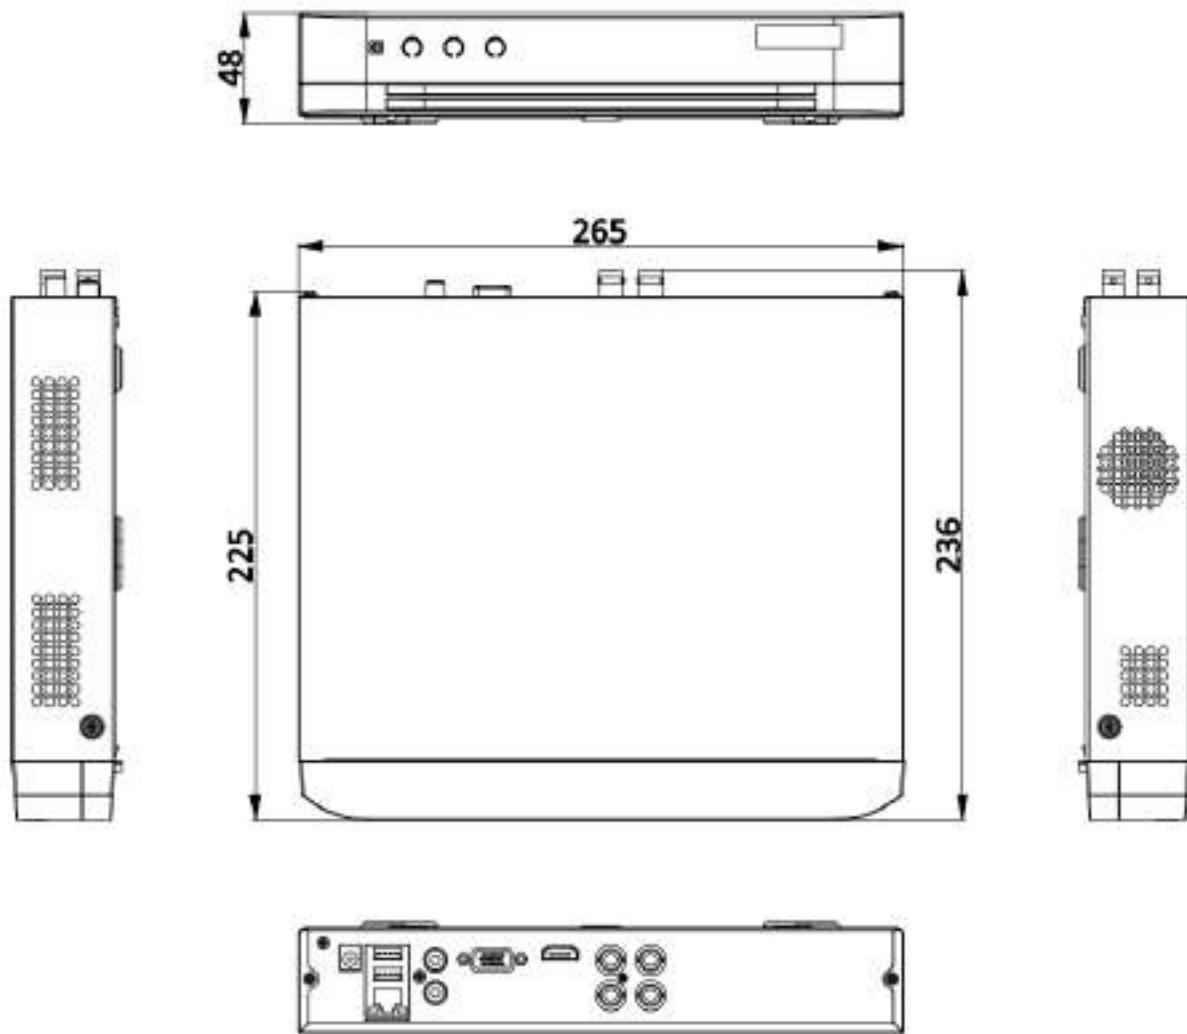

Dimension

scale/1:1;Unit/mm

Physical Interface

| No. | Description | No. | Description |
|-----|----------------------------|-----|---|
| 1 | Video and coaxial audio in | 5 | AUDIO IN, RCA connector |
| 2 | HDMI interface | 6 | LAN network interface and USB interface |
| 3 | VGA interface | 7 | 12 VDC power input |
| 4 | AUDIO OUT, RCA connector | 8 | GND |