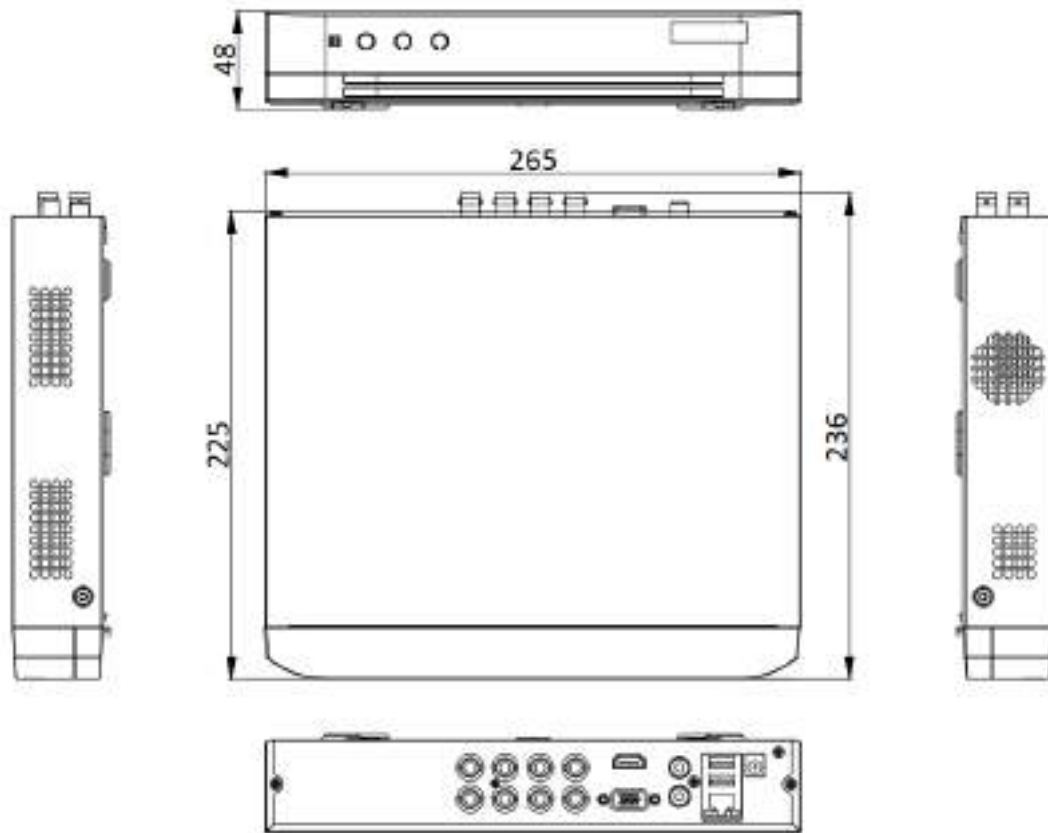

Audio Input	1-ch RCA (2.0 Vp-p, 1 K Ω) 8-ch via coaxial cable
Audio Output	1-ch, RCA (Linear, 1 K Ω)
Two-Way Audio	Reuse the first audio input
Synchronous playback	8-ch
Network	
Remote Connection	64
Total Bandwidth	72 Mbps
Network Protocol	TCP/IP, PPPoE, DHCP, Hik-Connect, DNS, DDNS, NTP, SADP, SMTP, UPnP™, HTTPS
Network Interface	1, RJ45 10/100 Mbps self-adaptive Ethernet interface
Auxiliary Interface	
SATA	1 SATA interface
Capacity	Up to 4 TB capacity for each disk
USB Interface	Rear panel: 2 × USB 2.0
Alarm In/Out	N/A
General	
Power Supply	12 VDC, 1.5 A
Consumption	≤ 17 W (without HDD)
Working Temperature	-10 °C to 55 °C (14 °F to +31 °F)
Working Humidity	10% to 90%
Dimension (W × D × H)	260 × 222 × 45 mm (10.2 × 8.7 × 1.8 inch)
Weight	≤ 1 kg (without HDD, 2.2 lb.)

Physical Interface

No.	Description	No.	Description
1	Video and coaxial audio in	5	AUDIO IN, RCA connector
2	HDMI interface	6	LAN network interface and USB interface
3	VGA interface	7	12 VDC power input
4	AUDIO OUT, RCA connector	8	GND

Available Model

DS-7208HGHI-M1(C)

▪ **Dimension**

scale/1:1;Unit/mm

Headquarters

No.555 Qianmo Road, Binjiang District,
Hangzhou 310051, China
T +86-571-8807-5888
www.hikvision.com

Follow us on social media to get the latest product and solution information