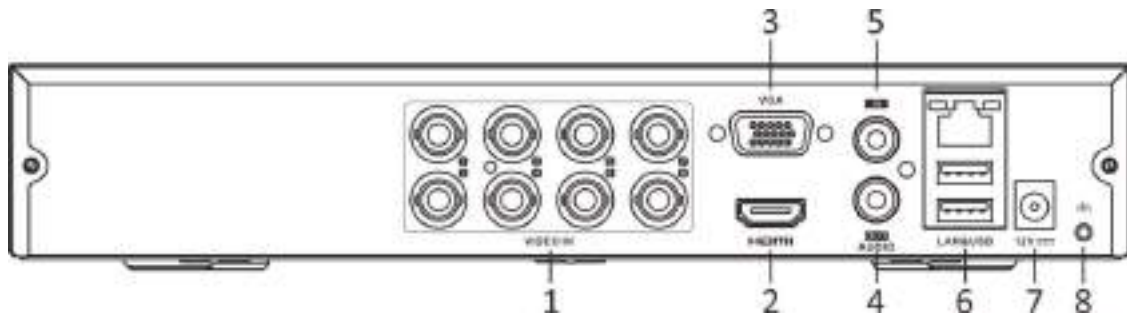

Physical Interface

No.	Description	No.	Description
1	Video and coaxial audio in	5	AUDIO IN, RCA connector
2	HDMI interface	6	LAN network interface and USB interface
3	VGA interface	7	12 VDC power input
4	AUDIO OUT, RCA connector	8	GND

Available Model

DS-7208HGHI-M1(C)