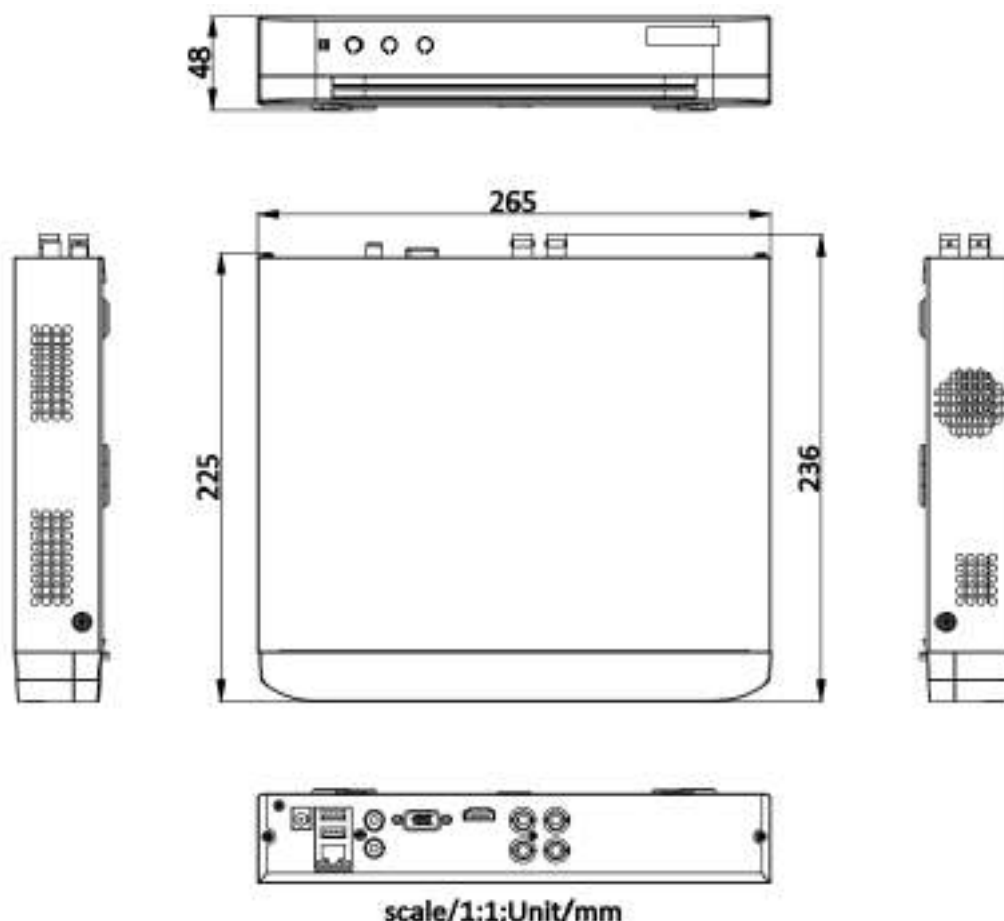

Auxiliary Interface	
SATA	1 SATA interface
Capacity	Up to 4 TB capacity for each disk
USB Interface	Rear panel: 2 × USB 2.0
Alarm In/Out	N/A
General	
Power Supply	12 VDC, 1.5 A
Consumption	≤ 16 W (without HDD)
Working Temperature	-10 °C to 55 °C (14 °F to +31 °F)
Working Humidity	10% to 90%
Dimension (W × D × H)	260 × 222 × 45 mm (10.2 × 8.7 × 1.8 inch)
Weight	≤ 0.8 kg (without HDD, 1.8 lb.)

▪ **Physical Interface**

No.	Description	No.	Description
1	Video and coaxial audio in	5	AUDIO IN, RCA connector
2	HDMI interface	6	LAN network interface and USB interface
3	VGA interface	7	12 VDC power input
4	AUDIO OUT, RCA connector	8	GND

▪ **Available Model**

DS-7204HGHI-M1(C)

▪ Dimension

Headquarters
 No.556 Qianmo Road, Binjiang District,
 Hangzhou 310051, China
 T: +86-571-8807-5908
 www.hikvision.com

Follow us on social media to get the latest product and solution information.