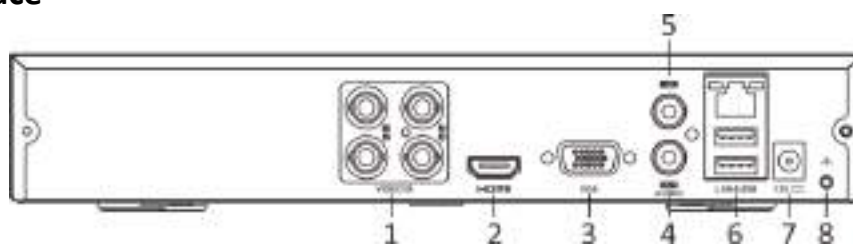

▪ **Physical Interface**

No.	Description	No.	Description
1	Video and coaxial audio in	5	AUDIO IN, RCA connector
2	HDMI interface	6	LAN network interface and USB interface
3	VGA interface	7	12 VDC power input
4	AUDIO OUT, RCA connector	8	GND

▪ **Available Model**

DS-7204HGHI-M1(C)