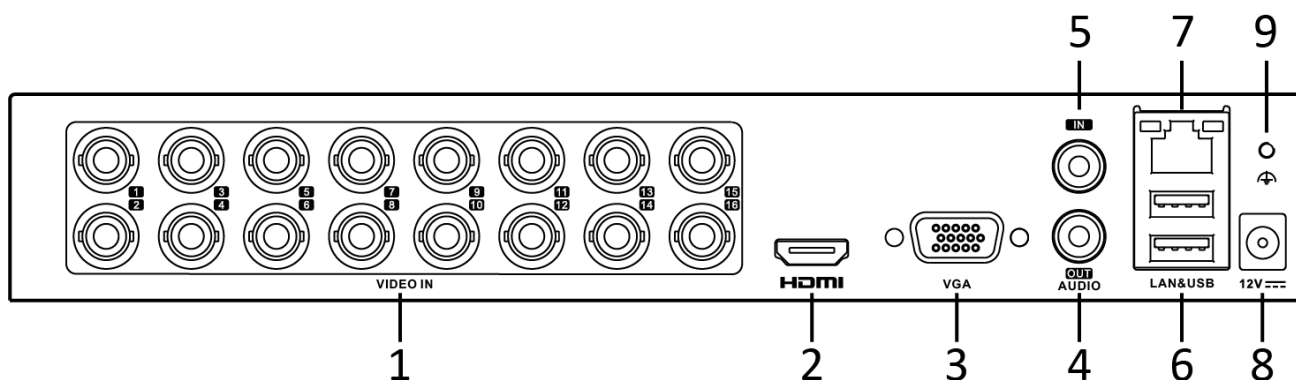

Working Temperature	-10 °C to 55 °C (14 °F to 131 °F)
Working Humidity	10% to 90%
Dimension (W × D × H)	260 × 222 × 45 mm (10.2 × 8.7 × 1.8 inch)
Weight	≤ 2.2 kg (4.9 lb)

Available Model

DS-7216HGHI-M1(C)

Physical Interface

No.	Description	No.	Description
1	Video and coaxial audio in	6	USB interface
2	HDMI interface	7	LAN network interface
3	VGA interface	8	12 VDC power input
4	AUDIO OUT	9	GND
5	AUDIO IN