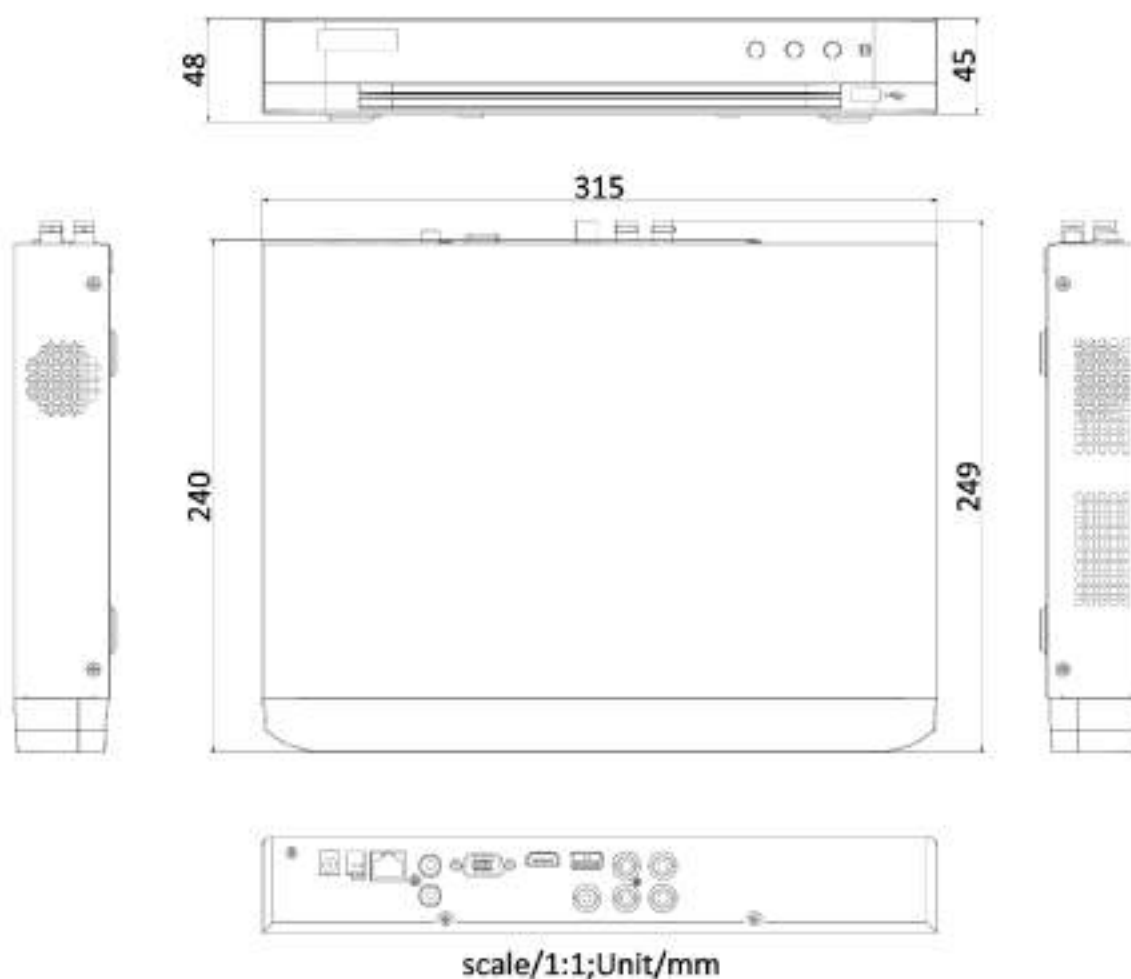

Dimension

Available Model

iDS-7204HUHI-M1/S

Headquarters

No.556 Qianmo Road, Binjiang District,
Hangzhou 310051, China
T +86-571-8807-5998
www.hikvision.com

Follow us on social media to get the latest product and solution information.

04280002020523