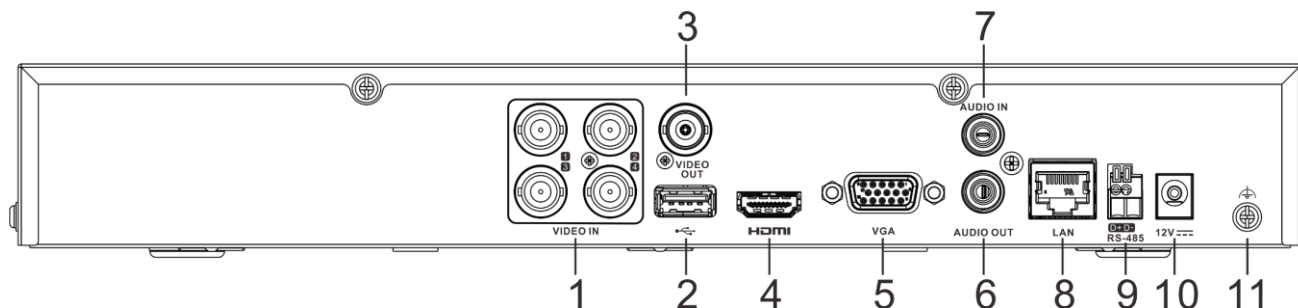

Physical Interface

No.	Description	No.	Description
1	VIDEO IN	7	AUDIO IN, RCA connector
2	USB interface	8	LAN network interface
3	VIDEO OUT	9	RS-485 serial interface
4	HDMI interface	10	12 VDC power input
5	VGA interface	11	GND
6	AUDIO OUT, RCA connector