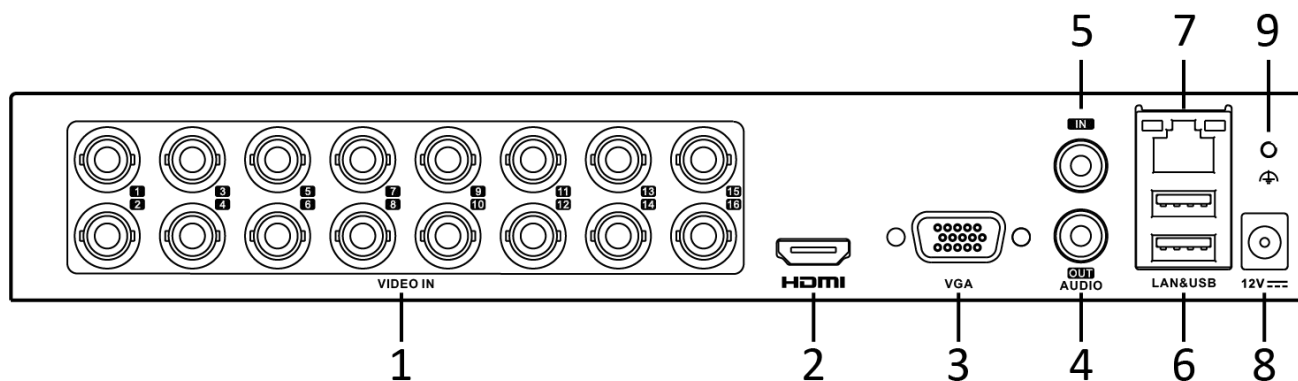

Physical Interface

No.	Description	No.	Description
1	Video and coaxial audio in	6	USB interface
2	HDMI interface	7	LAN network interface
3	VGA interface	8	12 VDC power input
4	AUDIO OUT	9	GND
5	AUDIO IN		

Available Model

DS-7216HGHI-K1

Headquarters

No.555 Qianmo Road, Binjiang District,
Hangzhou 310051, China
T +86-573-8807-6888
www.hikvision.com

Follow us on social media to get the latest product and solution information.

Hikvisio

HikvisionHQ

HikvisionHQ

Hikvision_Global

Hikvision
Corporate Channel

HikvisionHQ