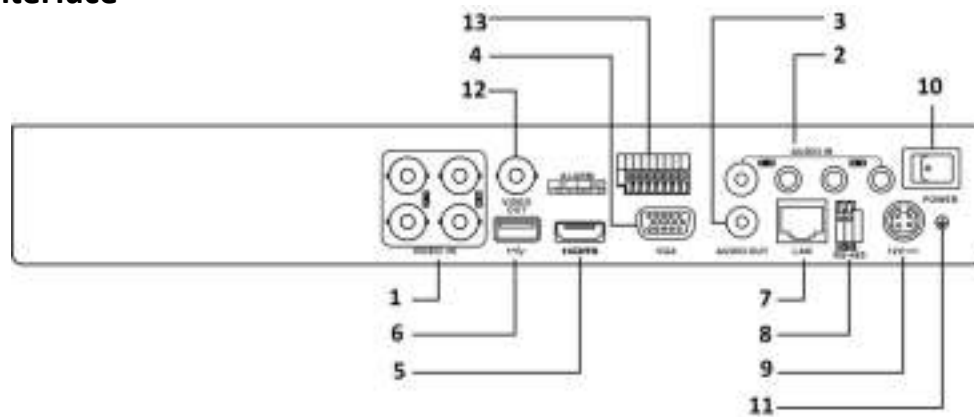

Physical Interface

No.	Description	No.	Description
1	Video and Coaxial Audio In	8	RS-485 Serial Interface
2	AUDIO IN, RCA Connector	9	12 VDC Power Input
3	AUDIO OUT, RCA Connector	10	Power Switch
4	VGA Interface	11	GND
5	HDMI Interface	12	VIDEO OUT
6	USB Interface	13	Alarm In/Out
7	LAN Network Interface