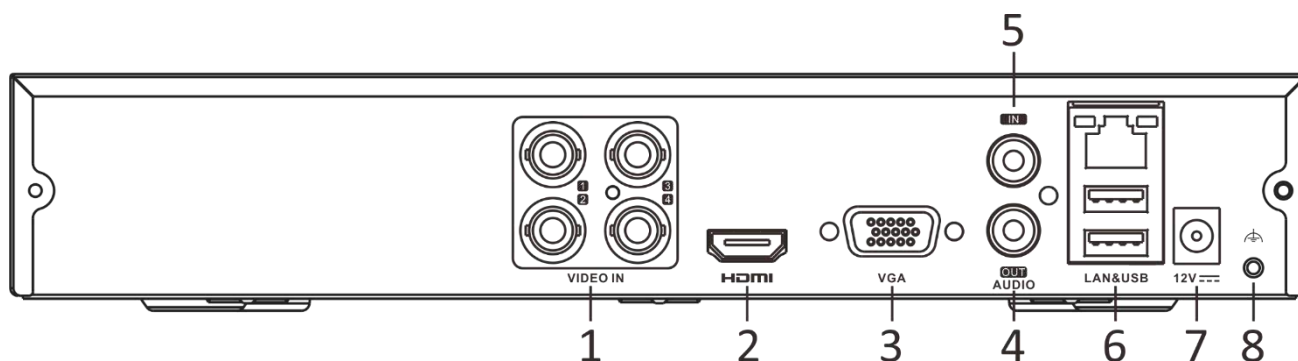

Physical Interface

No.	Description	No.	Description
1	Video and coaxial audio in	5	AUDIO IN, RCA connector
2	HDMI interface	6	LAN network interface and USB interface
3	VGA interface	7	12 VDC power input
4	AUDIO OUT, RCA connector	8	GND

Available Model

DS-7204HGHI-K1

Headquarters

No.555 Qianmo Road, Binjiang District,
Hangzhou 310051, China
T +86-571-8807-8888
www.hikvision.com

Follow us on social media to get the latest product and solution information.