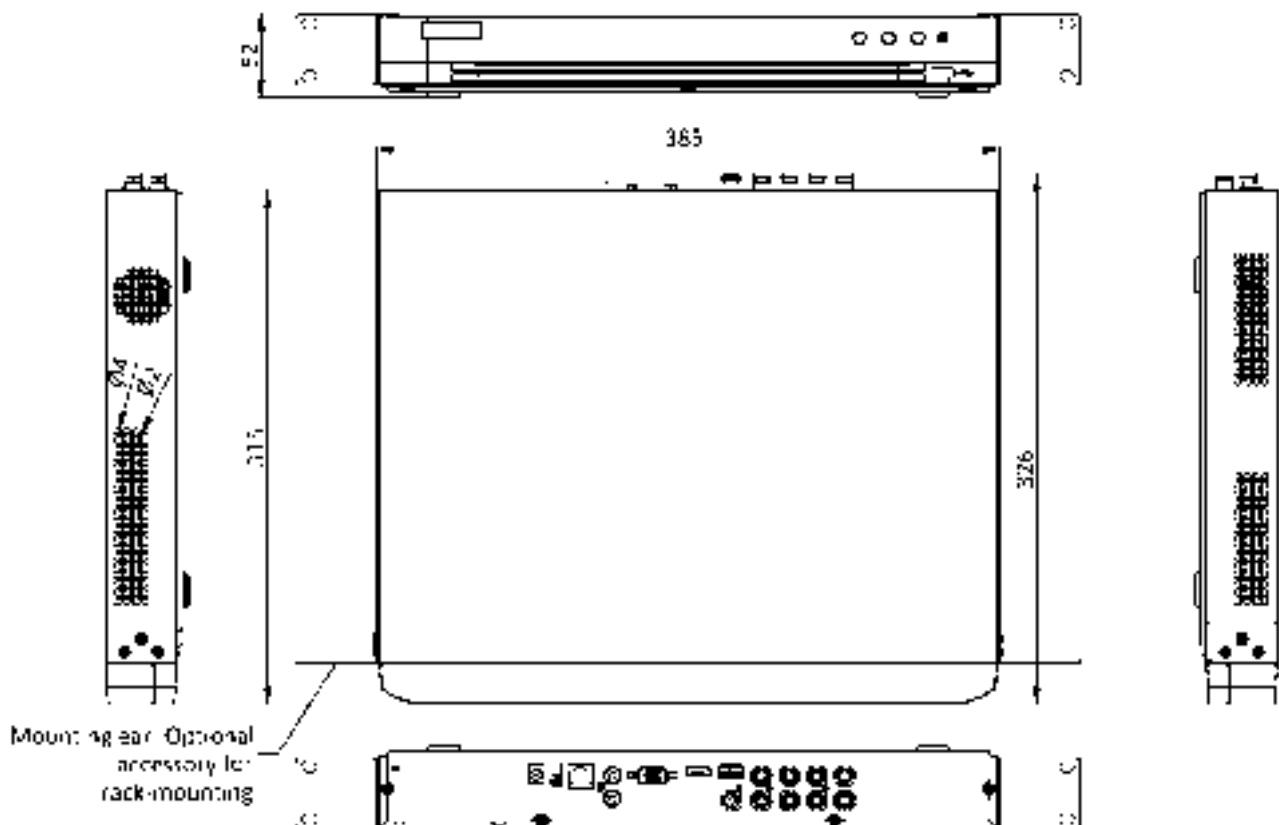

Physical Interface

No.	Description	No.	Description
1	VIDEO IN	7	AUDIO IN, RCA connector
2	USB interface	8	LAN network interface
3	VIDEO OUT	9	RS-485 serial interface
4	HDMI interface	10	12 VDC power input
5	VGA interface	11	GND
6	AUDIO OUT, RCA connector		

Dimension

scale: 1 Unit/mm