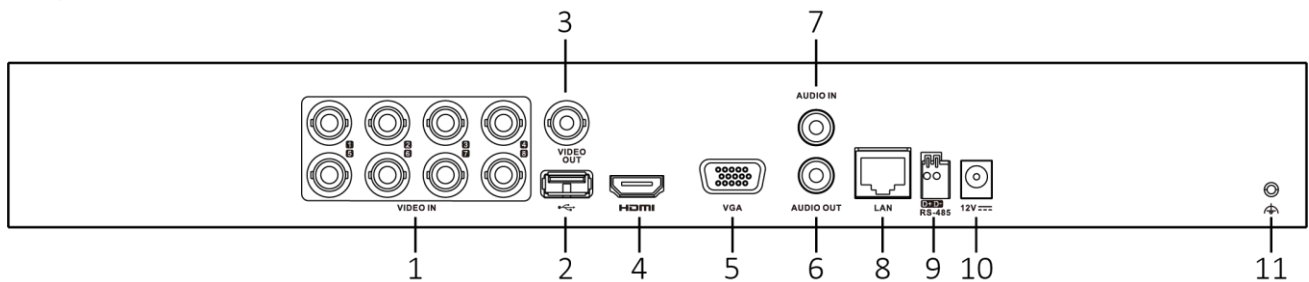

Physical Interface