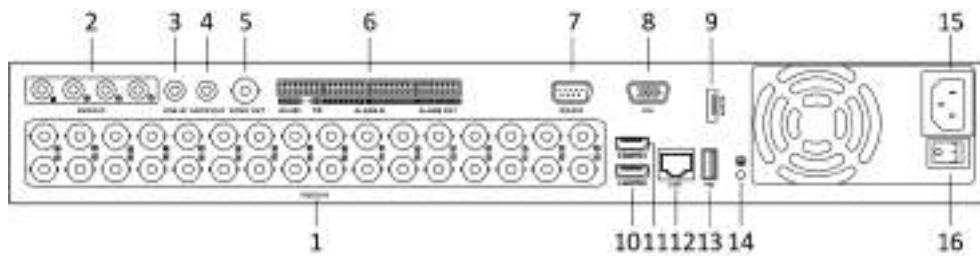

Physical Interfaces

NOTE The rear panel of DS-7324HQHI-K4 provides 24 video input interfaces.

Index	Description	Index	Description
1	VIDEO IN	9	eSATA Interface
2	AUDIO IN, RCA Connector	10	HDMI1 Interface
3	LINE IN	11	HDMI2 Interface
4	AUDIO OUT	12	LAN Network Interface
5	VIDEO OUT	13	USB Interface
6	RS-485 Serial Interface, Keyboard Interface, ALARM IN and ALARM OUT	14	GND
7	RS-232 Serial Interface	15	100 to 240 VAC Power Input
8	VGA Interface	16	Power Switch