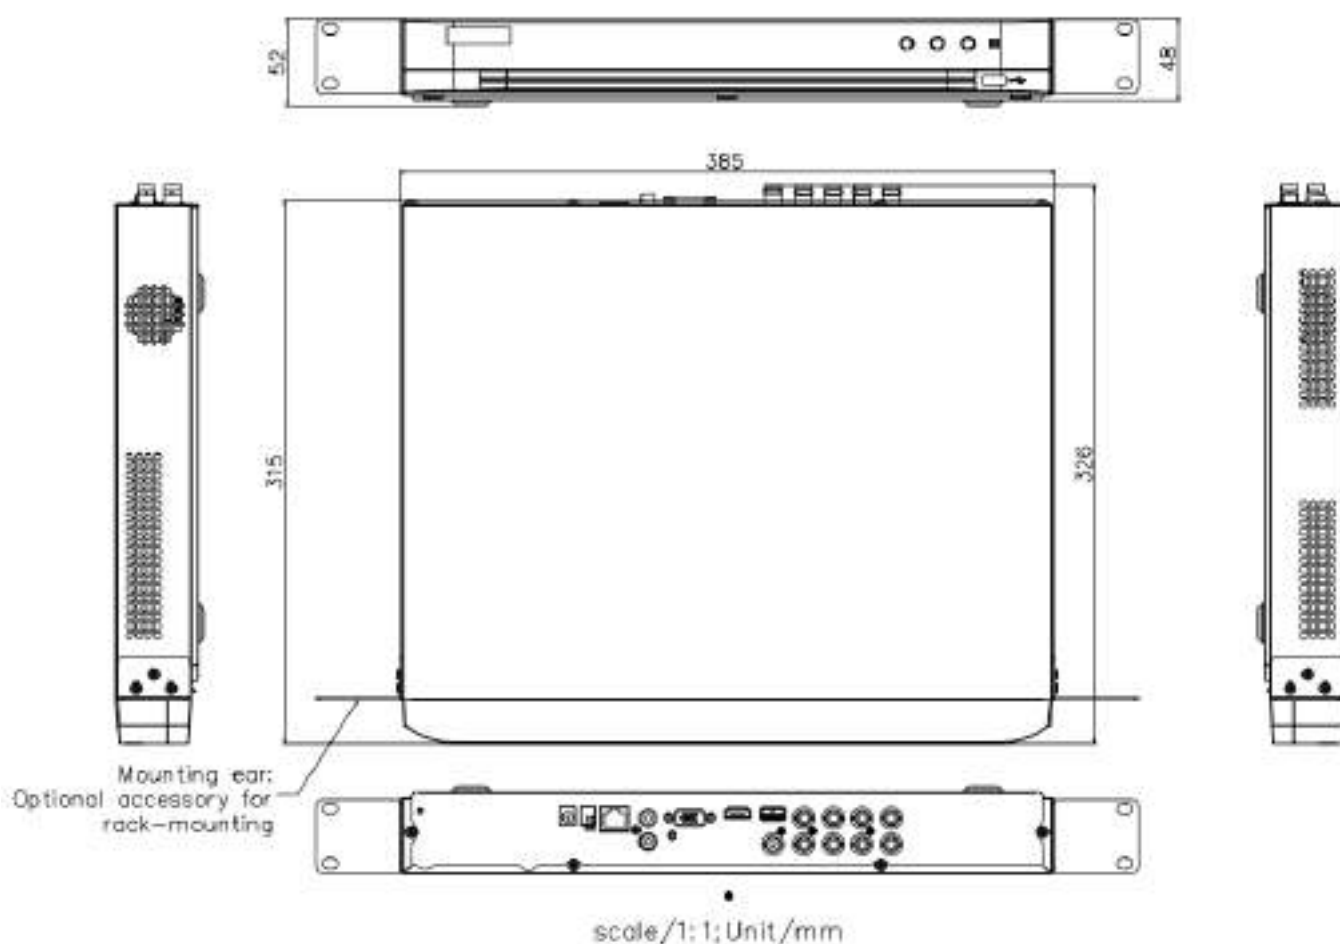

Dimension

Physical Interface

No.	Description	No.	Description
1	Video and Coaxial Audio In	8	LAN Network Interface
2	USB Interface	9	RS-485 Serial Interface
3	VIDEO OUT	10	12 VDC Power Input
4	HDMI Interface	11	ALARM IN/OUT (Optional)
5	VGA Interface	12	AUDIO IN (Optional)
6	AUDIO OUT, RCA Connector	13	GND
7	AUDIO IN, RCA Connector		