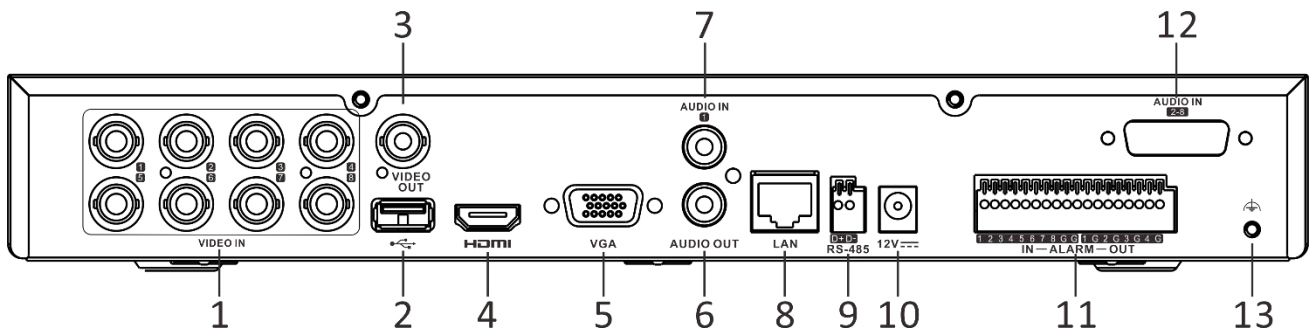

Note:

1: Motion detection 2.0 and perimeter protection cannot be enabled at the same time. Enable one function will make the other one unavailable.

2: The number of audio inputs or alarm in/out can be optional. The tag on the package will describe audio input and alarm in/out parameters. For example, "4A+8/4ALM" means your device has 4 audio inputs, 8 alarm inputs and 4 alarm outputs. If your device only has 1 audio input, the tag may not describe it.

Dimension

Physical Interface

No.	Description	No.	Description
1	Video and Coaxial Audio In	8	LAN Network Interface
2	USB Interface	9	RS-485 Serial Interface
3	VIDEO OUT	10	12 VDC Power Input
4	HDMI Interface	11	ALARM IN/OUT (Optional)
5	VGA Interface	12	AUDIO IN (Optional)
6	AUDIO OUT, RCA Connector	13	GND
7	AUDIO IN, RCA Connector		